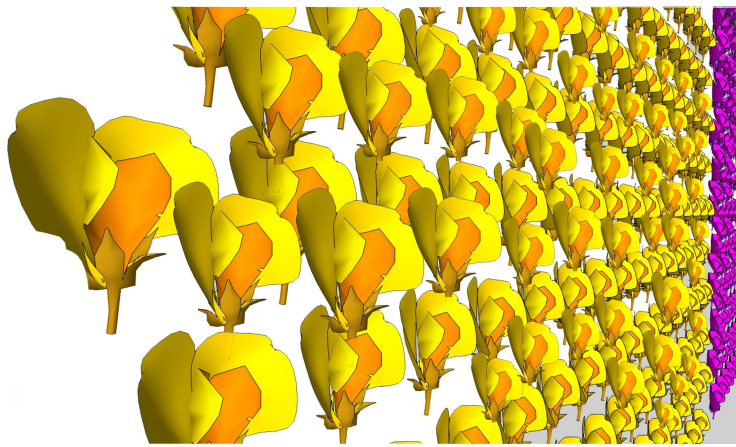

Darwin Green Central Square, Cambridge

Darwin Sweet pea climber (2600 individual cast sweet pea)

The Darwin Green Sweet Pea

Sweet pea
flower
Designed
for the
residents of
Darwin
Green

Every new resident will be
presented with a Darwin Green
Sweet Pea packet of seeds.